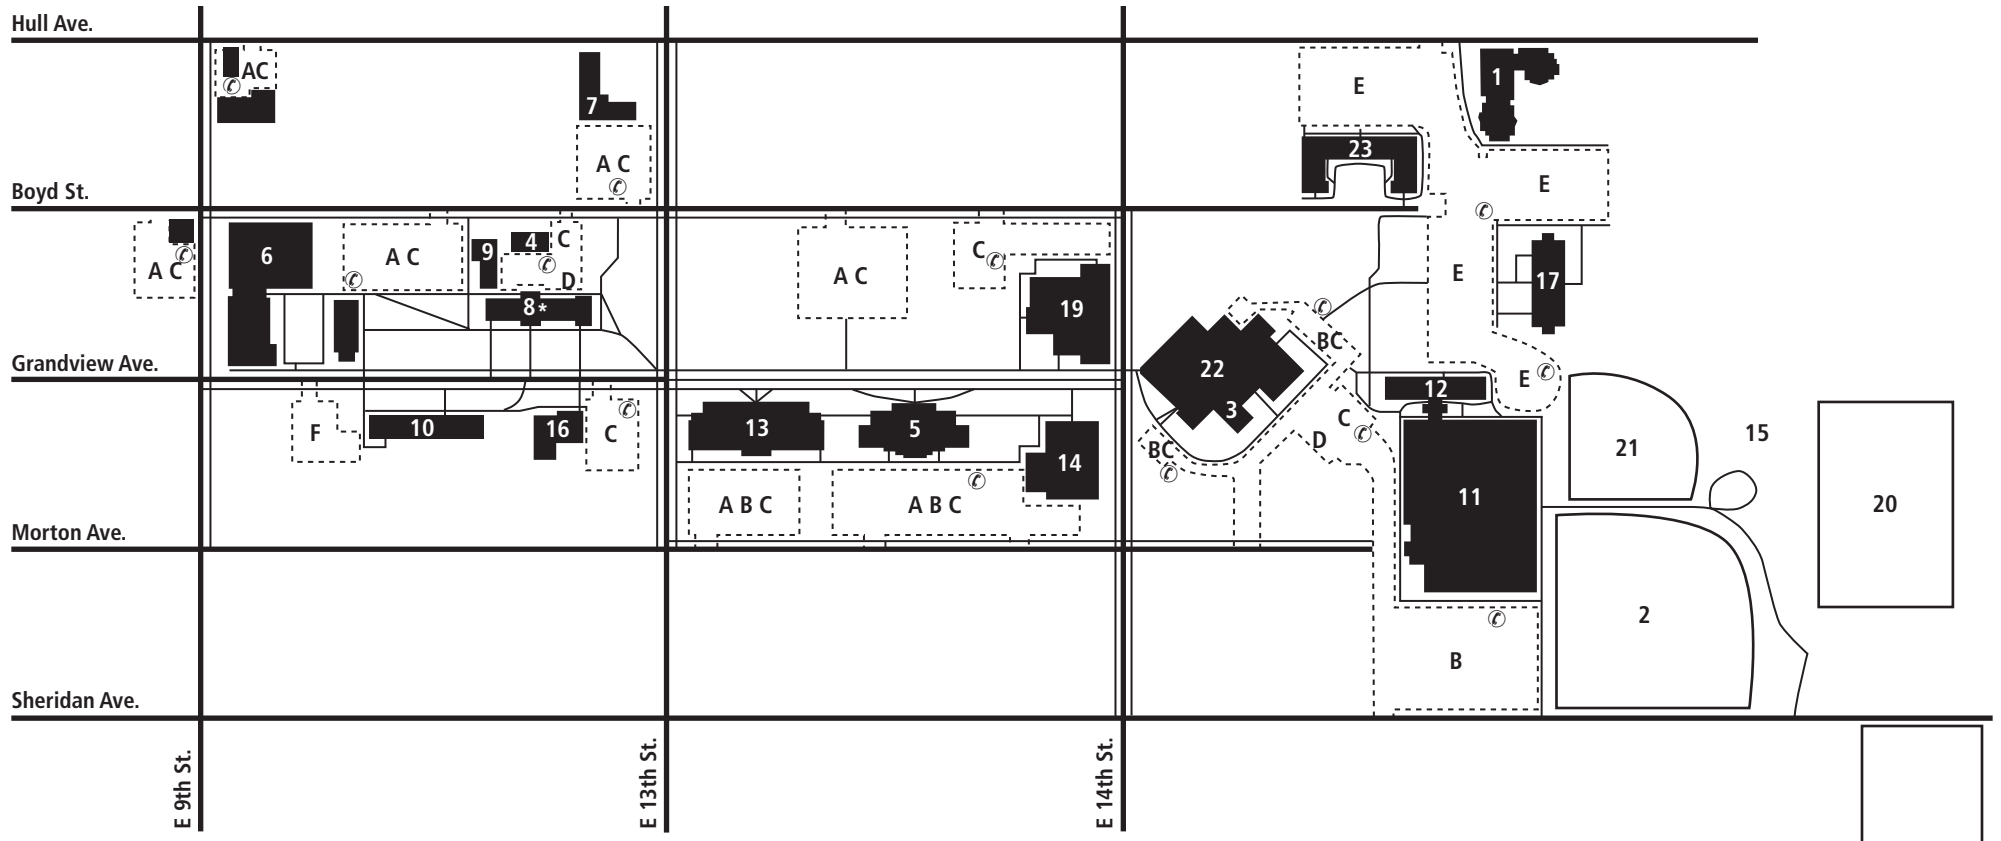

Grand View Campus Map

- | | | |
|--|---|--|
| <ul style="list-style-type: none"> * Admissions 1 Apartment Building 2 Baseball Field 3 Bookstore 4 Buildings and Grounds 5 Cowles Communication Center 6 Elings Hall 7 Grand View Lutheran Church 8 Humphrey Center (Old Main) 9 Human Relations Annex 10 Jensen Hall 11 Johnson Wellness Center 12 Knudsen Hall | <ul style="list-style-type: none"> 13 Krumm Business Center 14 Library 15 Luhrs Athletic Complex 16 Luther Memorial Church 17 Nielsen Hall 18 Practice Field 19 Rasmussen Center for Community Advancement Professions 20 Soccer Field 21 Softball Field 22 Student Center 23 Student Suites | <ul style="list-style-type: none"> A Commuter Student Parking (green) B Resident Hall Parking (yellow) C Faculty/Staff Parking (blue) D Visitor Parking E Reserved Resident Parking (orange) F Reserved Jensen Hall Parking (gold) |
|--|---|--|

- Streets
- Walkways
- Parking/Driveways
- Emergency Phones