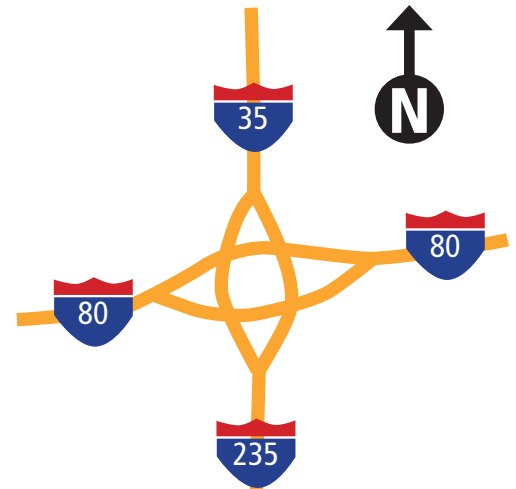

Driving Directions to Grand View

From the west on I-235

- Exit I-235 on the E. 6th/Penn Ave. exit, cross E. 6th and turn left (north) onto Penn Ave.
- Continue north to E. University Ave.
- Proceed right (east) on E. University Ave. to E. 9th St.
- Turn left (north) onto E. 9th St.
- Continue north on E. 9th St. to Boyd St. and arrive at Grand View.

Admissions Parking is located behind the Humphrey Center. Access to the lot is from Boyd St. Additional parking can also be found in the Grand View Lutheran Church parking lot, north of Boyd St.

From I-35 or I-80 or I-235 from the east

- Take I-235 West. Continue to E. Euclid Ave. exit.
- Proceed right (west) on E. Euclid Ave. to E. 14th St.
- Turn left (south) onto E. 14th St.
- Continue south on E. 14th St.
- Turn right (west) onto Hull Ave.
- Turn left (south) onto E. 13th St., Continue one block to Boyd St. and arrive at Grand View.

Admissions Parking is located behind the Humphrey Center. Access to the lot is from Boyd St. Additional parking can also be found in the Grand View Lutheran Church parking lot, north of Boyd St.

From the east

- Take E. University Ave. to E. 9th St.
- Turn right (north) onto E. 9th St. Continue north on E. 9th St. to Boyd St. and arrive at Grand View.

Admissions Parking is located behind the Humphrey Center. Access to the lot is from Boyd St. Additional parking can also be found in the Grand View Lutheran Church parking lot, north of Boyd St.