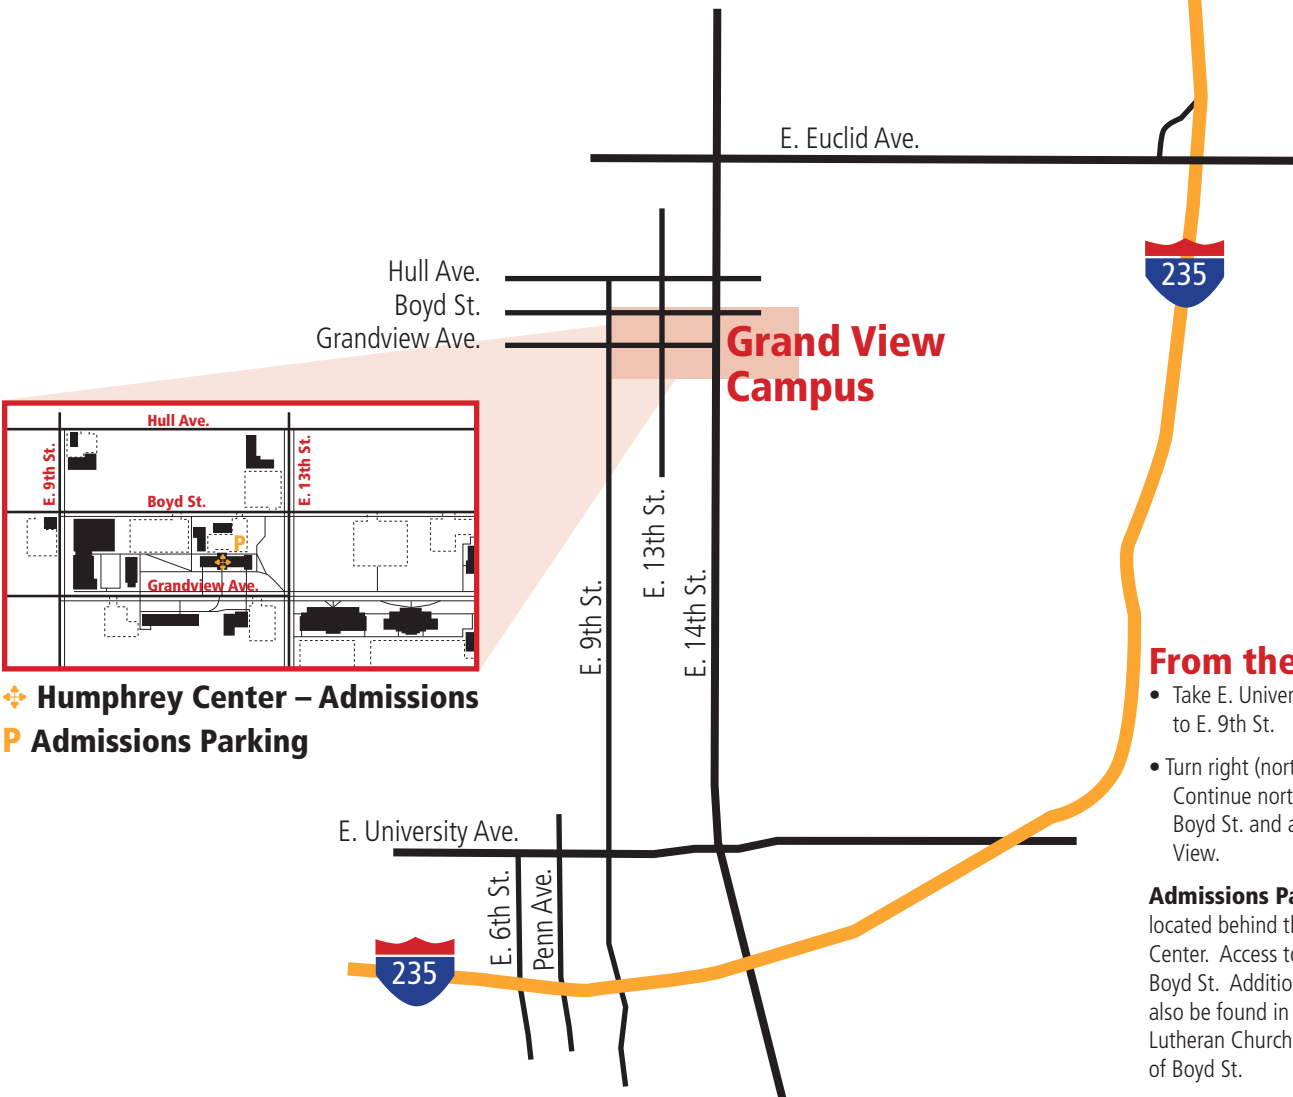

Driving Directions to Grand View

From the west on I-235

- Exit I-235 on the E. 6th/Penn Ave. exit, cross E. 6th and turn left (north) onto Penn Ave.
- Continue north to E. University Ave.
- Proceed right (east) on E. University Ave. to E. 9th St.
- Turn left (north) onto E. 9th St.
- Continue north on E. 9th St. to Boyd St. and arrive at Grand View.

Admissions Parking is located behind the Humphrey Center. Access to the lot is from Boyd St. Additional parking can also be found in the Grand View Lutheran Church parking lot, north of Boyd St.

From I-35 or I-80 or I-235 from the east

- Take I-235 West. Continue to E. Euclid Ave. exit.
- Proceed right (west) on E. Euclid Ave. to E. 14th St.
- Turn left (south) onto E. 14th St.
- Continue south on E. 14th St.
- Turn right (west) onto Hull Ave.
- Turn left (south) onto E. 13th St., Continue one block to Boyd St. and arrive at Grand View.

Admissions Parking is located behind the Humphrey Center. Access to the lot is from Boyd St. Additional parking can also be found in the Grand View Lutheran Church parking lot, north of Boyd St.

From the east

- Take E. University Ave. to E. 9th St.
- Turn right (north) onto E. 9th St. Continue north on E. 9th St. to Boyd St. and arrive at Grand View.

Admissions Parking is located behind the Humphrey Center. Access to the lot is from Boyd St. Additional parking can also be found in the Grand View Lutheran Church parking lot, north of Boyd St.