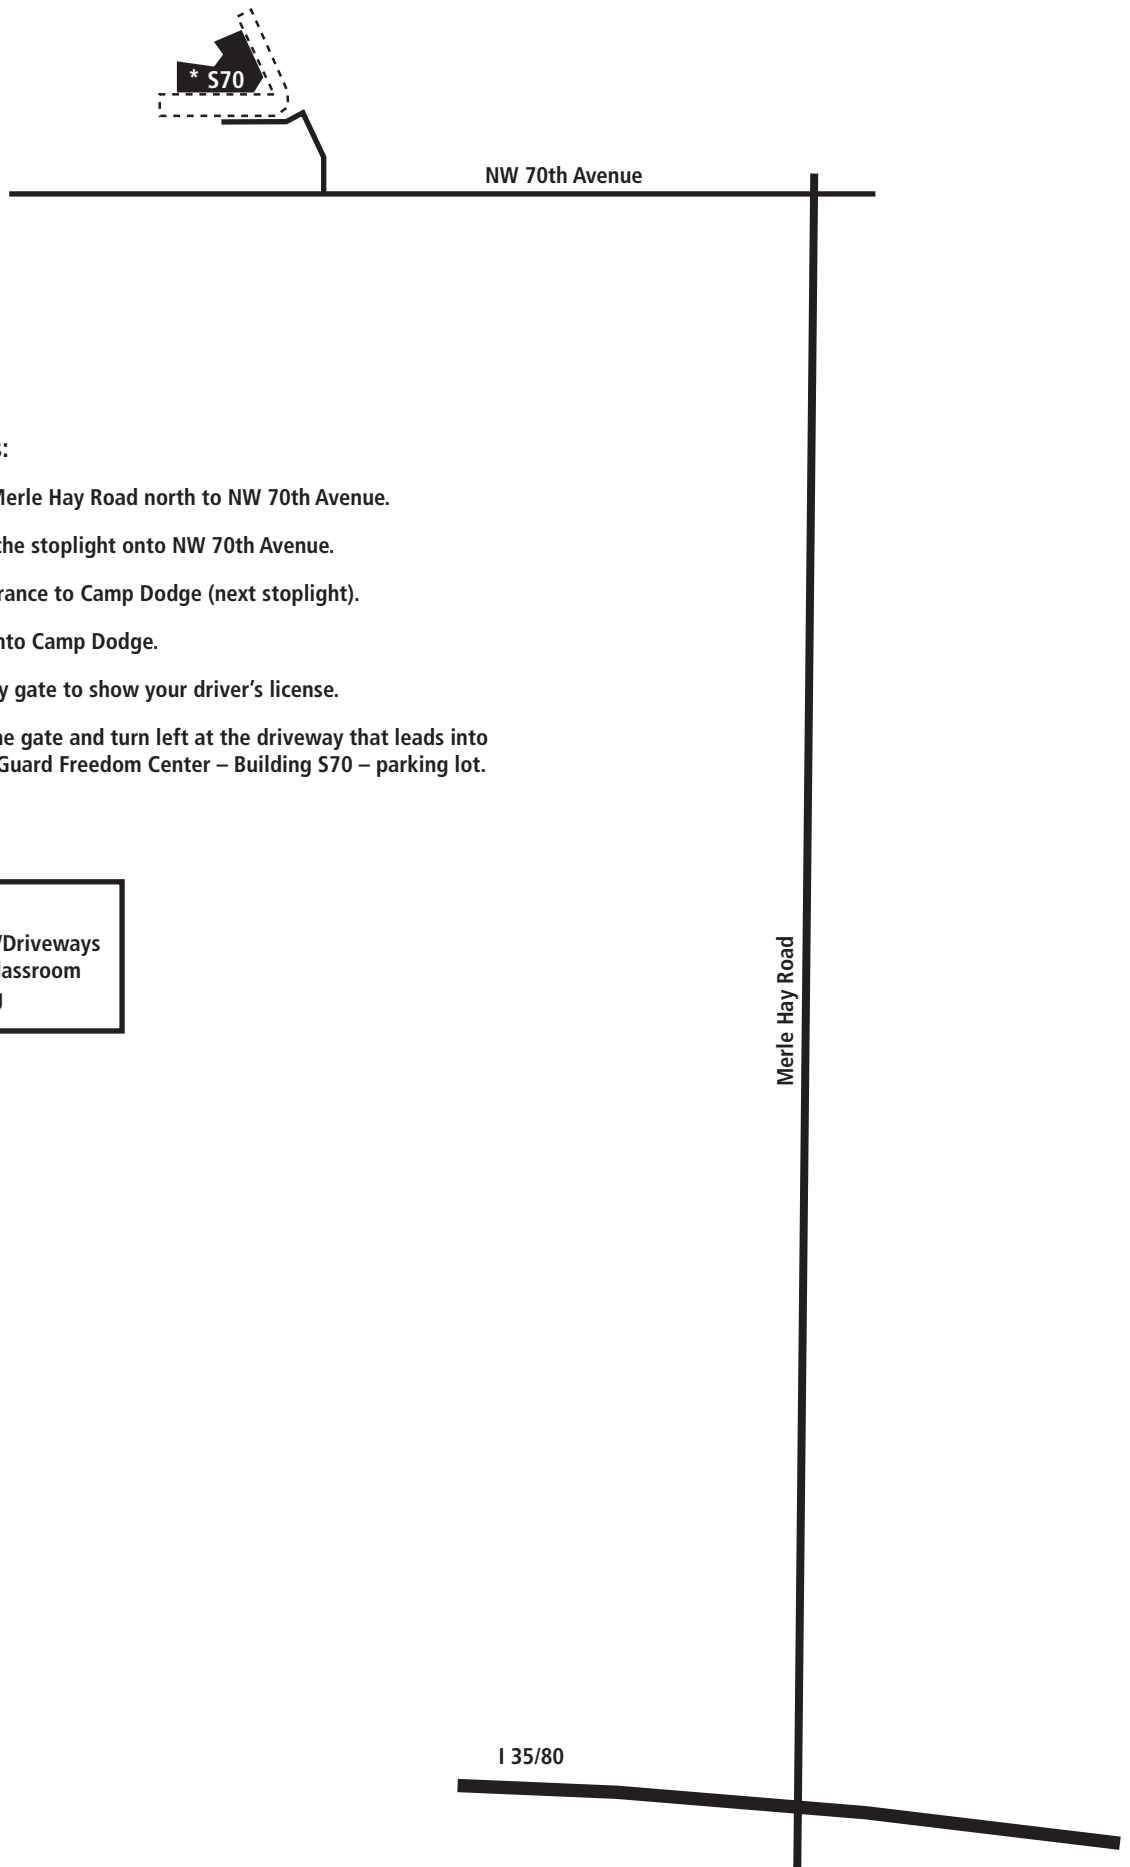

Grand View Johnston Campus (at Camp Dodge) Map and Driving Directions

Driving Directions:

- From I35/80 take Merle Hay Road north to NW 70th Avenue.
- Turn west (left) at the stoplight onto NW 70th Avenue.
- Proceed to the entrance to Camp Dodge (next stoplight).
- Turn north (right) into Camp Dodge.
- Stop at the Security gate to show your driver's license.
- Proceed through the gate and turn left at the driveway that leads into the Iowa National Guard Freedom Center – Building S70 – parking lot.